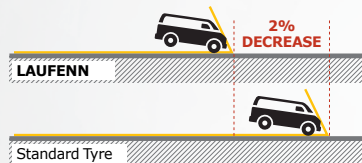

Laufenn Technology

Braking

Asymmetric Pattern Design

Without kerf cuts, the designed pattern reinforces the outside block stiffness, which in turn enhances cornering stability.

S FIT EQ | G FIT EQ

Braking

Safety by Braking Performance

Enhances safety by improving wet braking performance.

X FIT Van